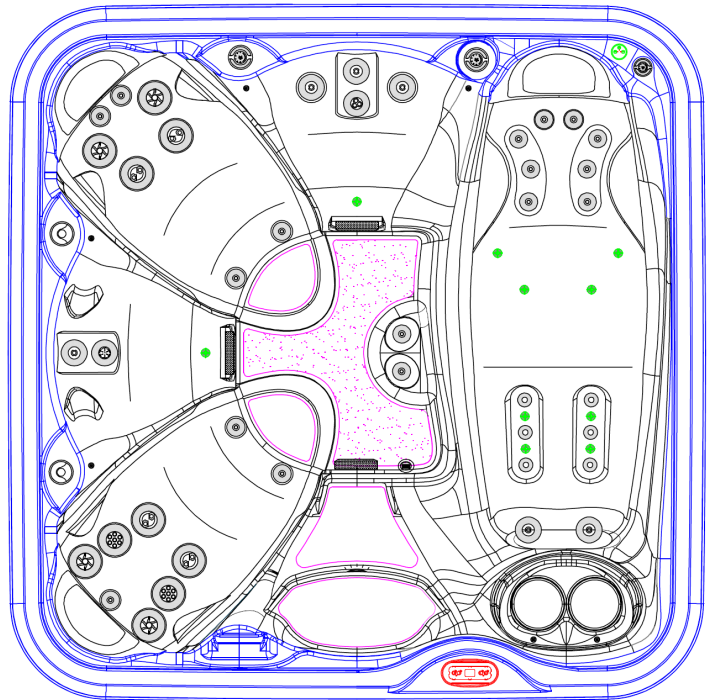

## Serenity 5900 - 41 Jets

Large 5 – 6 Person  
**Unit Cost:**  
**\$9,395 USD**

**Shell Dimensions:** 85.50" x 85.50"/217 cm x 217 cm  
**Height:** 36" / 91cm ( +/- tolerance of 1/4")  
**Volume:** 403 US gallons/1533 L  
**Weight Full:** 4048 lbs / 1837 kg  
**Weight Empty:** 669 lbs / 304 kg  
**Seating:** 5 - 6 Person